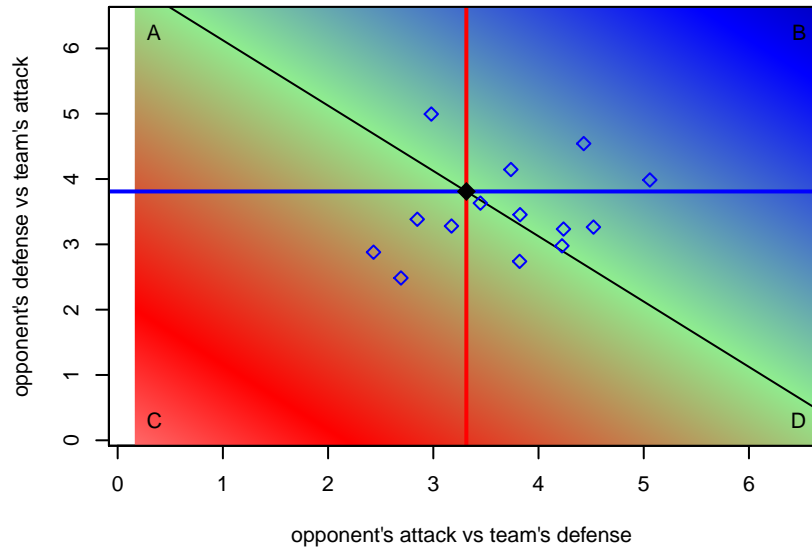

**CA Rush B97**  
 Dots are actual minus expected GF (blue circles) and GA (red triangles).  
 Blue line is smoothed change in attack strength. Red is smoothed change in defense strength.

**attack and defense variance (black dot)  
relative to other teams  
and top 10 in region**

**attack and defense rating  
relative to others at age  
and all opponents in last 13 months**

**attack and defense rating  
relative to others at age  
and all opponents in last 13 months**

**Performance relative to 13 month average**

**Performance relative to 13 month average**

Distribution of opponents  
 Red = Lose zone, Blue = Win zone, Green = Even  
 Black line separates win/lose zones

lot. A=Neither has attack advantage, B=Opponent has both attack and defense advantage, C=Opponent has both attack and defense disadvantage, D=Both have