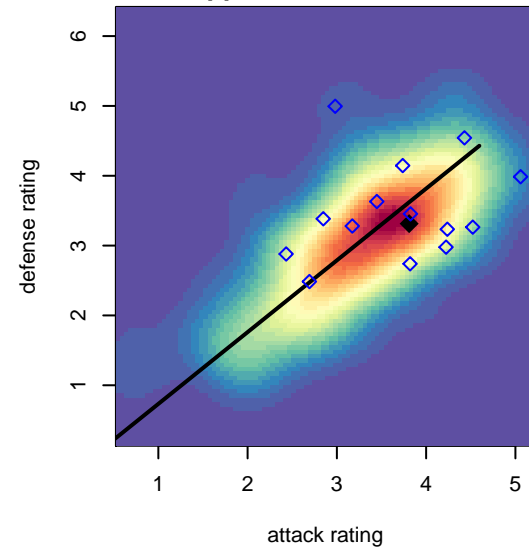

# CA Rush B97

, CAS  
 B97 total strength=1828  
 attack=45.14 defense=27.5

alt names used:  
 CALIFORNIA RUSH 97/98 (CAS)  
 CALIFORNIA RUSH 97/98 (CAS)  
 California Rush 97/98

Venues played:  
 2015 Surf Cup Surf Super Cup U18  
 2015 FWRL CAS B97  
 2015 Carlsbad Nov Nights College Showcase E

**CA Rush B97**  
 Dots are actual minus expected GF (blue circles) and GA (red triangles).  
 Blue line is smoothed change in attack strength. Red is smoothed change in defense strength.

**attack and defense variance (black dot)  
relative to other teams  
and top 10 in region**

**attack and defense rating  
relative to others at age  
and all opponents in last 13 months**

**attack and defense rating  
relative to others at age  
and all opponents in last 13 months**

**Performance relative to 13 month average**

**Performance relative to 13 month average**

Distribution of opponents  
 Red = Lose zone, Blue = Win zone, Green = Even  
 Black line separates win/lose zones

lot. A=Neither has attack advantage, B=Opponent has both attack and defense advantage, C=Opponent has both attack and defense disadvantage, D=Both have