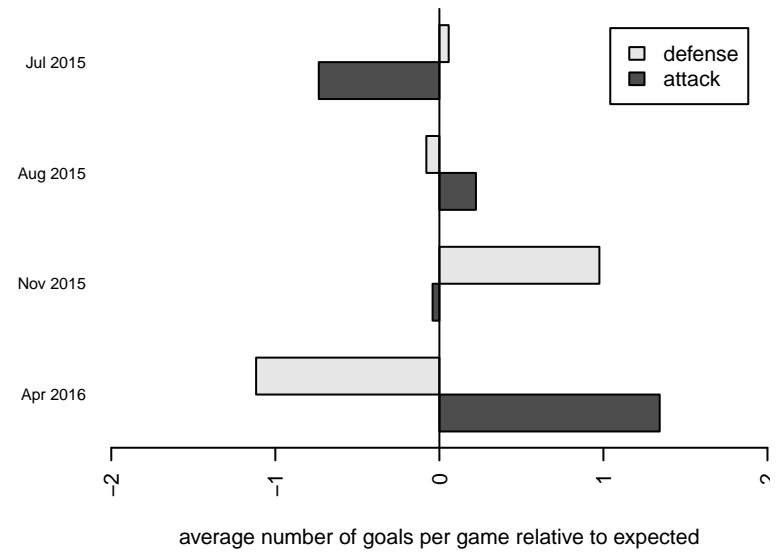

# CA Rush B97

, CAS  
 B97 total strength=1828  
 attack=45.14 defense=27.5

alt names used:  
 CALIFORNIA RUSH 97/98 (CAS)  
 CALIFORNIA RUSH 97/98 (CAS)  
 California Rush 97/98

Venues played:  
 2015 Surf Cup Surf Super Cup U18  
 2015 FWRL CAS B97  
 2015 Carlsbad Nov Nights College Showcase E

**CA Rush B97**  
 Dots are actual minus expected GF (blue circles) and GA (red triangles).  
 Blue line is smoothed change in attack strength. Red is smoothed change in defense strength.

**attack and defense variance (black dot)  
relative to other teams  
and top 10 in region**

**attack and defense rating  
relative to others at age  
and all opponents in last 13 months**

**attack and defense rating  
relative to others at age  
and all opponents in last 13 months**

**Performance relative to 13 month average**

**Performance relative to 13 month average**

Distribution of opponents  
 Red = Lose zone, Blue = Win zone, Green = Even  
 Black line separates win/lose zones

lot. A=Neither has attack advantage, B=Opponent has both attack and defense advantage, C=Opponent has both attack and defense disadvantage, D=Both have