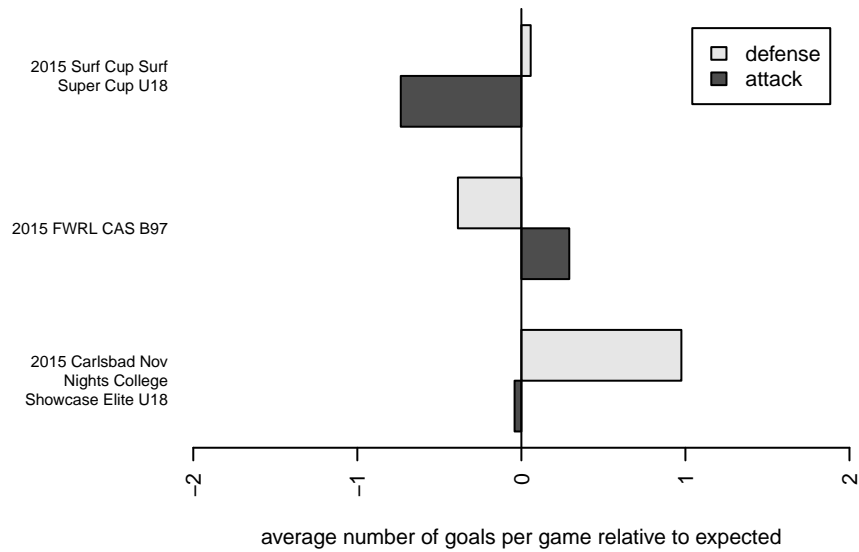

# CA Rush B97

, CAS  
 B97 total strength=1828  
 attack=45.14 defense=27.5

alt names used:  
 CALIFORNIA RUSH 97/98 (CAS)  
 CALIFORNIA RUSH 97/98 (CAS)  
 California Rush 97/98

Venues played:  
 2015 Surf Cup Surf Super Cup U18  
 2015 FWRL CAS B97  
 2015 Carlsbad Nov Nights College Showcase E

**CA Rush B97**  
 Dots are actual minus expected GF (blue circles) and GA (red triangles).  
 Blue line is smoothed change in attack strength. Red is smoothed change in defense strength.

**attack and defense variance (black dot)  
relative to other teams  
and top 10 in region**

**attack and defense rating  
relative to others at age  
and all opponents in last 13 months**

**attack and defense rating  
relative to others at age  
and all opponents in last 13 months**

**Performance relative to 13 month average**

**Performance relative to 13 month average**

Distribution of opponents  
 Red = Lose zone, Blue = Win zone, Green = Even  
 Black line separates win/lose zones

lot. A=Neither has attack advantage, B=Opponent has both attack and defense advantage, C=Opponent has both attack and defense disadvantage, D=Both have