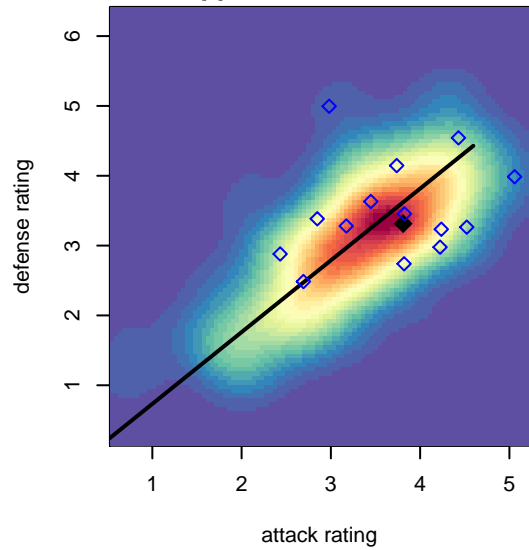

# CA Rush B97

, CAS  
 B97 total strength=1828  
 attack=45.14 defense=27.5

alt names used:  
 CALIFORNIA RUSH 97/98 (CAS)  
 CALIFORNIA RUSH 97/98 (CAS)  
 California Rush 97/98

Venues played:  
 2015 Surf Cup Surf Super Cup U18  
 2015 FWRL CAS B97  
 2015 Carlsbad Nov Nights College Showcase E

**CA Rush B97**  
 Dots are actual minus expected GF (blue circles) and GA (red triangles).  
 Blue line is smoothed change in attack strength. Red is smoothed change in defense strength.

**attack and defense variance (black dot)  
relative to other teams  
and top 10 in region**

**attack and defense rating  
relative to others at age  
and all opponents in last 13 months**

**attack and defense rating  
relative to others at age  
and all opponents in last 13 months**

**Performance relative to 13 month average**

**Performance relative to 13 month average**

Distribution of opponents  
 Red = Lose zone, Blue = Win zone, Green = Even  
 Black line separates win/lose zones

lot. A=Neither has attack advantage, B=Opponent has both attack and defense advantage, C=Opponent has both attack and defense disadvantage, D=Both have