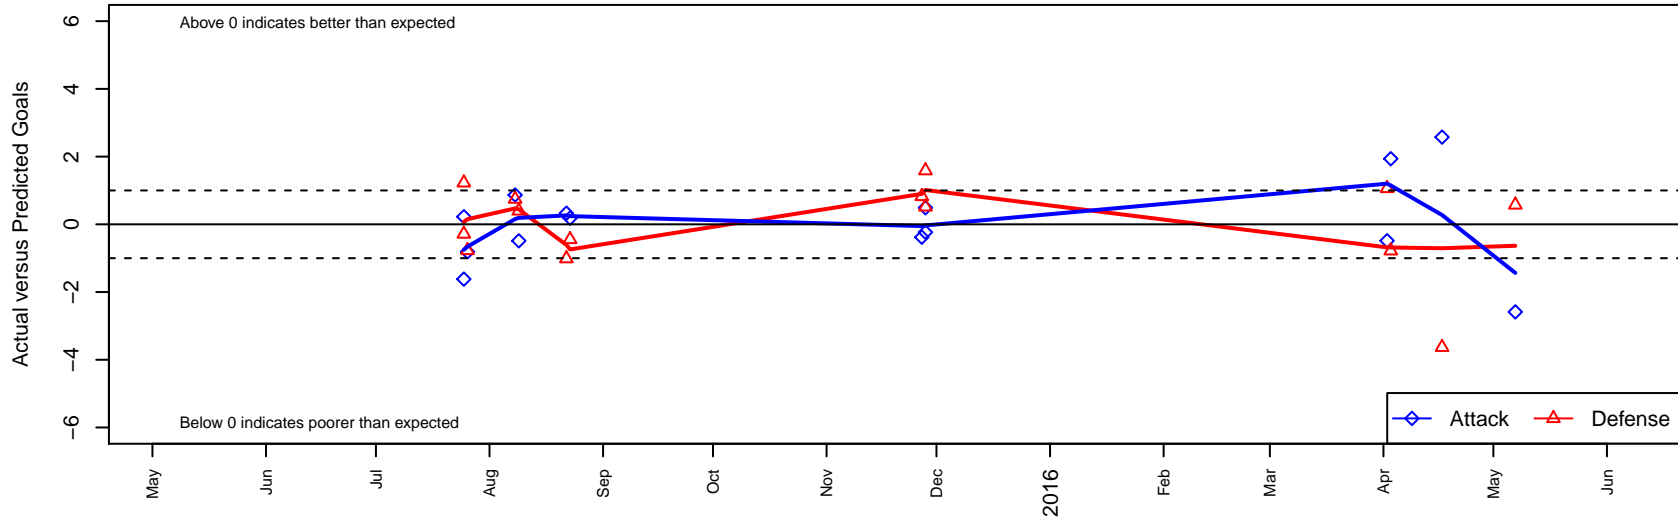

# CA Rush B97

, CAS  
 B97 total strength=1828  
 attack=45.14 defense=27.5

alt names used:  
 CALIFORNIA RUSH 97/98 (CAS)  
 CALIFORNIA RUSH 97/98 (CAS)  
 California Rush 97/98

Venues played:  
 2015 Surf Cup Surf Super Cup U18  
 2015 FWRL CAS B97  
 2015 Carlsbad Nov Nights College Showcase E

**CA Rush B97**  
 Dots are actual minus expected GF (blue circles) and GA (red triangles).  
 Blue line is smoothed change in attack strength. Red is smoothed change in defense strength.

**attack and defense variance (black dot)  
relative to other teams  
and top 10 in region**

**attack and defense rating  
relative to others at age  
and all opponents in last 13 months**

**attack and defense rating  
relative to others at age  
and all opponents in last 13 months**

**Performance relative to 13 month average**

**Performance relative to 13 month average**

Distribution of opponents  
 Red = Lose zone, Blue = Win zone, Green = Even  
 Black line separates win/lose zones

lot. A=Neither has attack advantage, B=Opponent has both attack and defense advantage, C=Opponent has both attack and defense disadvantage, D=Both have