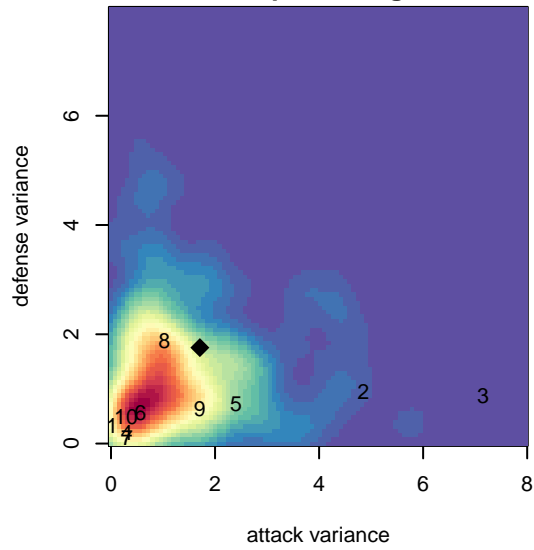

# CA Rush B97

, CAS  
 B97 total strength=1828  
 attack=45.14 defense=27.5

alt names used:  
 CALIFORNIA RUSH 97/98 (CAS)  
 CALIFORNIA RUSH 97/98 (CAS)  
 California Rush 97/98

Venues played:  
 2015 Surf Cup Surf Super Cup U18  
 2015 FWRL CAS B97  
 2015 Carlsbad Nov Nights College Showcase E

**CA Rush B97**  
 Dots are actual minus expected GF (blue circles) and GA (red triangles).  
 Blue line is smoothed change in attack strength. Red is smoothed change in defense strength.

**attack and defense variance (black dot)  
relative to other teams  
and top 10 in region**

**attack and defense rating  
relative to others at age  
and all opponents in last 13 months**

**attack and defense rating  
relative to others at age  
and all opponents in last 13 months**

**Performance relative to 13 month average**

**Performance relative to 13 month average**

Distribution of opponents  
 Red = Lose zone, Blue = Win zone, Green = Even  
 Black line separates win/lose zones

lot. A=Neither has attack advantage, B=Opponent has both attack and defense advantage, C=Opponent has both attack and defense disadvantage, D=Both have